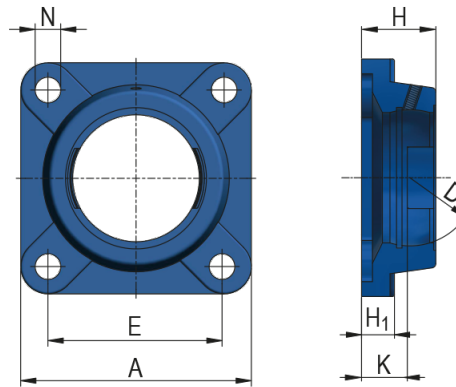

Square Flanged Housing Unit - FG type

Housing Unit Designation

FG216; FGC216

Dimensions (mm)

A	208
D	140
E	165
H	58
H ₁	22
N	23
K	34
Weight [kg]	4,21