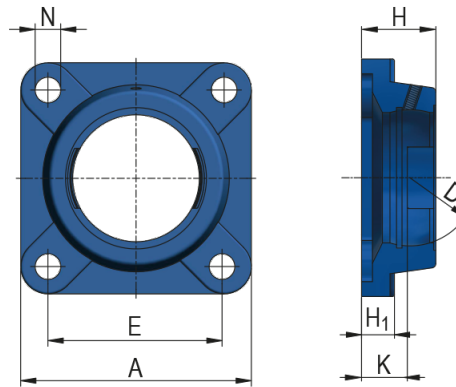

Square Flanged Housing Unit - FG type

Housing Unit Designation

FG215; FGC215

Dimensions (mm)

A	200
D	130
E	159
H	56
H ₁	22
N	19
K	34
Weight [kg]	3,73