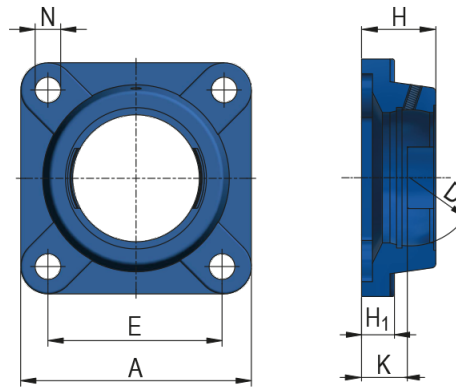

Square Flanged Housing Unit - FG type

Housing Unit Designation

FG214; FGC214

Dimensions (mm)

A	193
D	125
E	152
H	54
H ₁	22
N	19
K	31
Weight [kg]	3,45