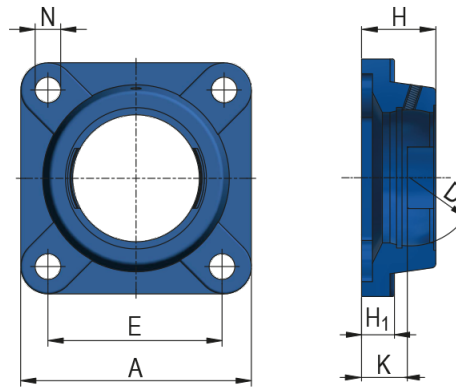

# Square Flanged Housing Unit - FG type

Housing Unit Designation

**FG213; FGC213**

## Dimensions (mm)

A	187
D	120
E	149
H	50
H <sub>1</sub>	22
N	19
K	30
Weight [kg]	3,00