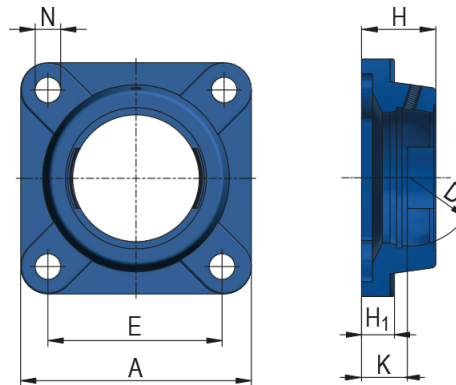

Square Flanged Housing Unit - FG type

Housing Unit Designation

FG204; FGC204

Dimensions (mm)

A	86
D	47
E	64
H	25,5
H ₁	11
N	12
K	15
Weight [kg]	0,370