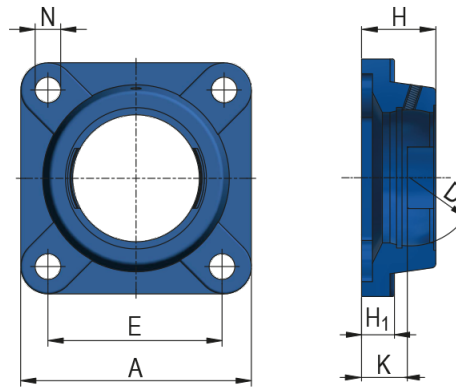

Square Flanged Housing Unit - FG type

Housing Unit Designation

FG204; FGC204

Dimensions (mm)

A	86
D	47
E	64
H	25,5
H ₁	11
N	12
K	15
Weight [kg]	0,370