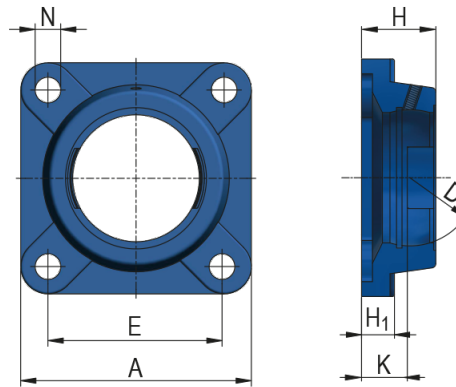

Square Flanged Housing Unit - FG type

Housing Unit Designation

FG203; FGC203

Dimensions (mm)

A	76
D	40
E	54
H	25,5
H ₁	11
N	12
K	15
Weight [kg]	0,290